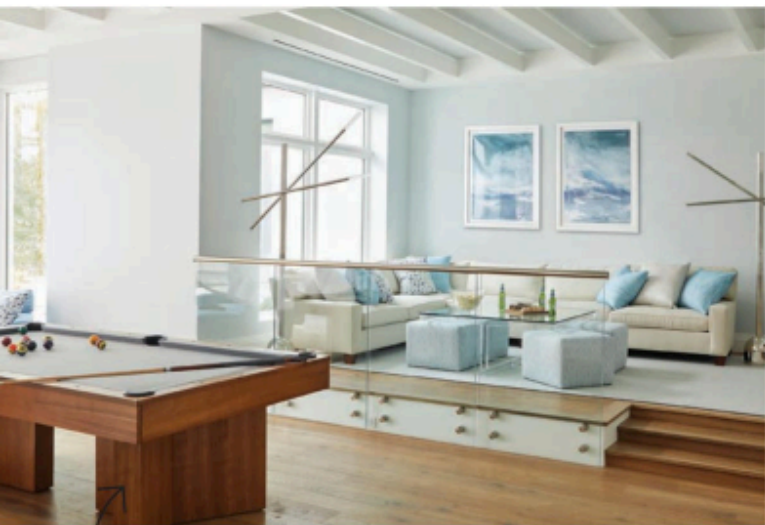

RESIDE

FAMILY FUN

JINX McDONALD INTERIOR DESIGNS

To foster game-playing and puzzle-doing with their children and grandchildren—in lieu of screen time—these owners purposely included a game room in their Naples condominium. The space inside the home—designed in a clean, current, and bold style—includes a game table with comfy upholstered chairs. Natural cane and black bookcases provide storage and display space for games, books, barware, family photos, decor, and indoor plants. “I think it is important for homes to foster gathering and playtime,” says Minka McDonald, interior designer and president at Jinx McDonald Interior Designs. “We hung a cool light fixture above the game table to provide good lighting, which is critical, and added some funk to the space.” (jinxmcdonald.com)

BLAINE JOHNSON PHOTOGRAPHY

BRIE WILLIAMS PHOTOGRAPHY

CONTEMPORARY RETREAT

FINDING SANCTUARY BY LISA KAHN DESIGNS

Because her client loves to host friends and family, the game room in this stylish Port Royal home is the main living space, explains Lisa Kahn, lead designer and founder at Finding Sanctuary by Lisa Kahn Designs. The open layout, softened by a coastal color palette, accommodates many people and various activities. It is the home's hub. “What made the design of this game room unique is that it also functions as an entertaining space,” notes Kahn. “To accommodate both intimate and larger groups, we provided the client with design solutions that opened the space up, allowing both to use the space comfortably. Elements, including the oversize floor-to-ceiling windows, a raised seating platform, a glass room divider, a light color palette, and an airy, contemporary design, all came together to create a space that is both elevated and functional.” (lisakahndesigns.com)