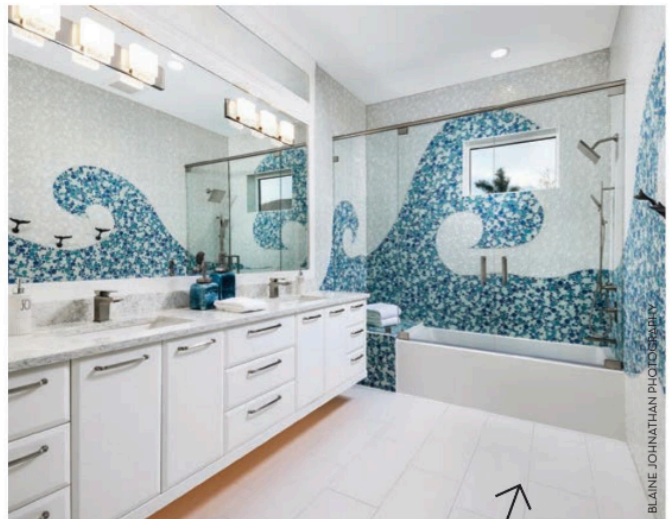

BLAINE JOHNATHAN PHOTOGRAPHY

A WHALE OF A TAIL

KWC HOMES

Built by KWC Homes, this delightful children's ocean-themed bathroom was created by recently retired interior designer Theresa Wright. An abundance of bright blue and white mosaic tiles were arranged—from floor to ceiling—to create a playful mural spanning multiple walls, while towel holders in the shape of whales' tails add an extra element of whimsy and cheer to the pelagic space. Sleek white cabinetry beneath the sinks reflects the home's modern look while maintaining order within an energetic aesthetic. Simple chrome fixtures and pulls add not only shine but also an aura of refinement. (kwchomes.com)